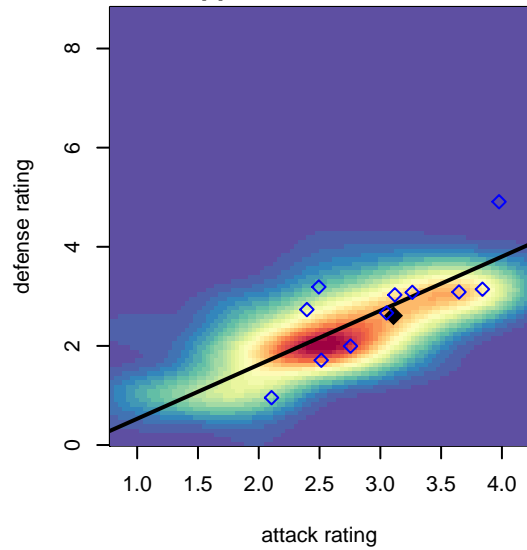

PSPL Academy B01

PSPL
statewide, WA
B01 total strength=1625
attack=22.38 defense=13.59

alt names used:
PSPL SURF ACADEMY B'01 (WA)

Venues played:
2016 Whitecaps Invitational U16
2016 Manchester City Cup Gold U16
2017 Oswego Nike Cup Silver U17

**attack and defense variance (black dot)
relative to other teams
and top 10 in region**

**attack and defense rating
relative to others at age
and all opponents in last 13 months**

Performance relative to 13 month average