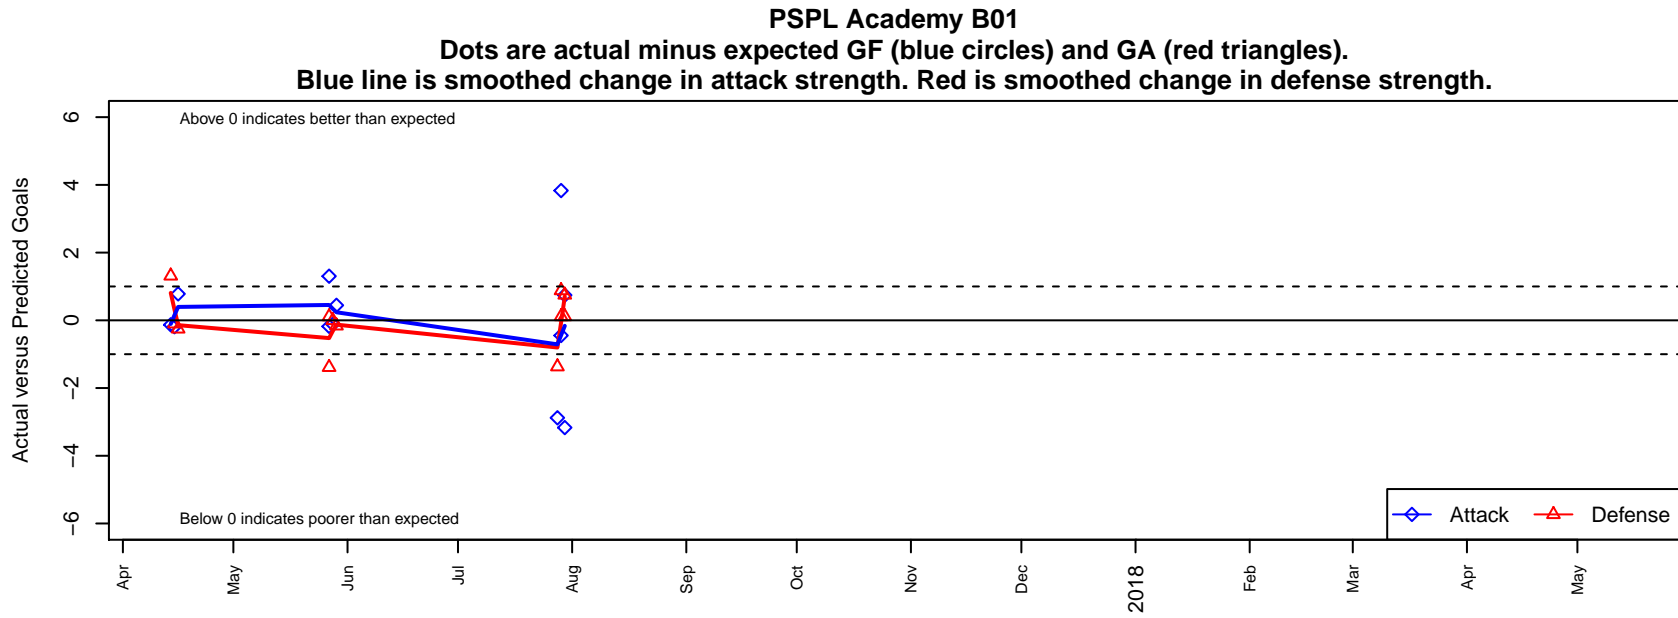

PSPL Academy B01

PSPL
statewide, WA
B01 total strength=1625
attack=22.38 defense=13.59

alt names used:
PSPL SURF ACADEMY B'01 (WA)

Venues played:
2016 Whitecaps Invitational U16
2016 Manchester City Cup Gold U16
2017 Oswego Nike Cup Silver U17

**attack and defense variance (black dot)
relative to other teams
and top 10 in region**

**attack and defense rating
relative to others at age
and all opponents in last 13 months**

Performance relative to 13 month average